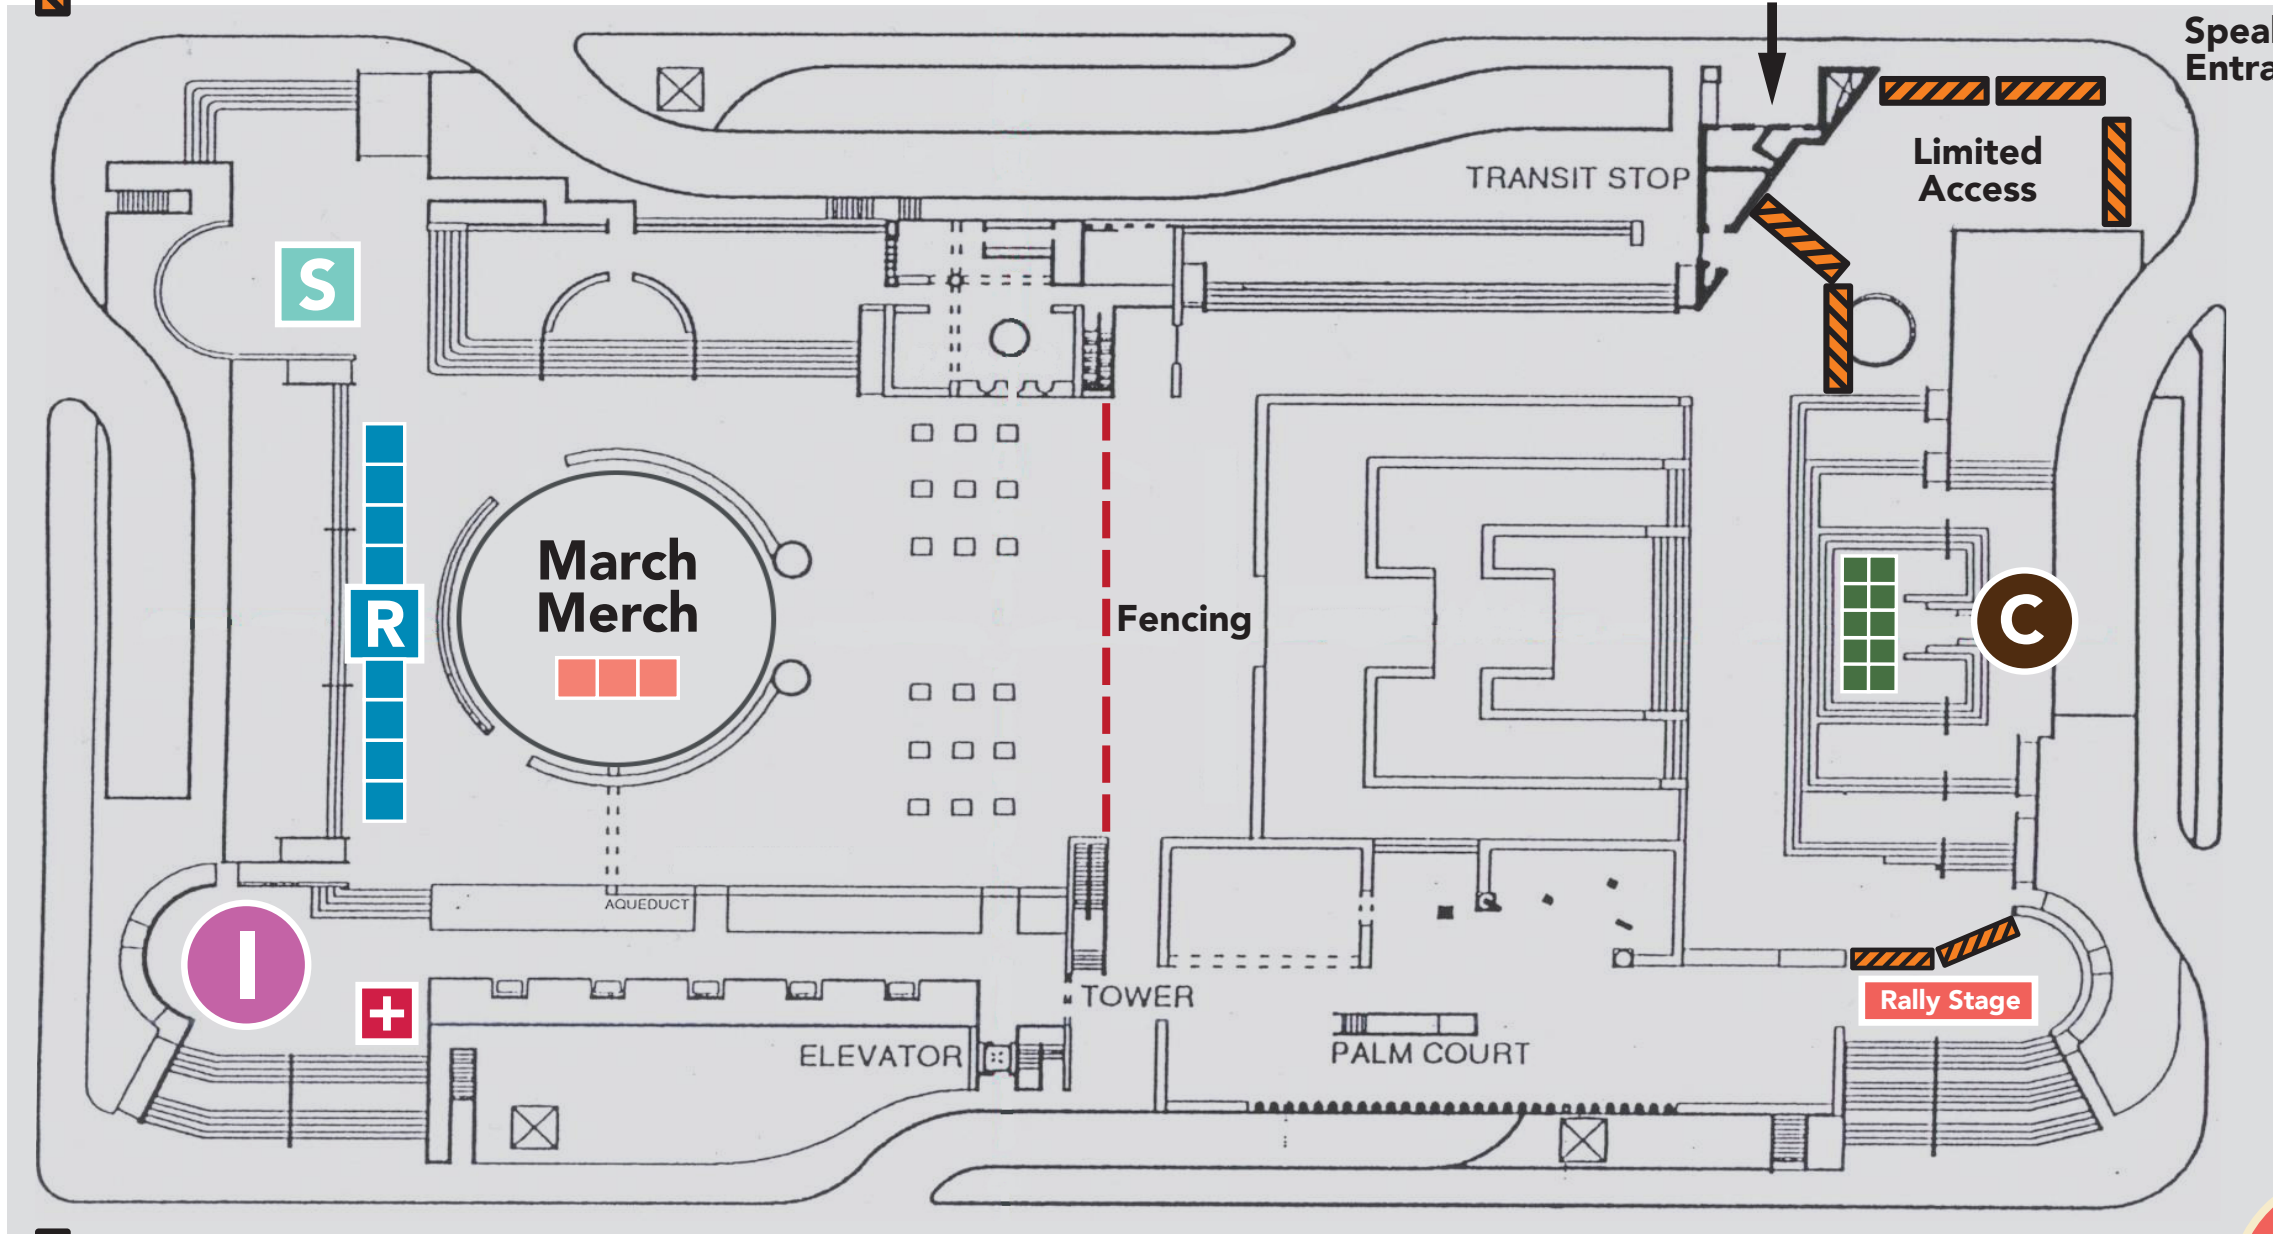

PERSHING SQUARE

→ Olive Street →

← W. 6th Street →

← W. 5th Street →

Hill Street

Hill St. Station **M**

S

N

Volunteer Check-In

Information & Check In

Coffee Tent

Community Booths

Sign Making

EMT Station

EMT Station

BackStage Area

Road Closures & Restrictions

March Start

1.20.2018

RALLY: 8:30AM
MARCH: 10AM